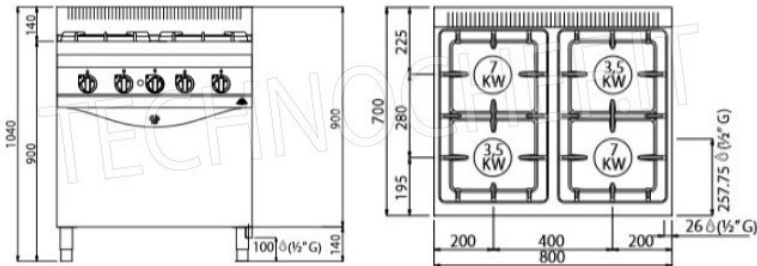

Macros 700

highpower