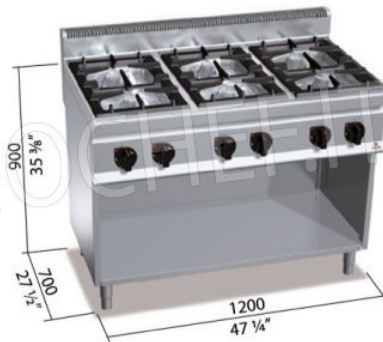

CODE/PICTURES

DESCRIPTION

PRICE/DELIVERY

BS-2P600

2 Doors per compartment
2 doors per compartment, 600 + 600 mm

€ 225,83

VAT excluded
Shipping to be calculated

Delivery from 4 to 9 days

Macros 700

		MAX POWER
	n.	6
	Ø mm	110
	kW	7
	kcal/h	6.020
	Btu/h	23.884
	kW	42
TOT.	kcal/h	36.120
	Btu/h	143.304
	G30/G31	3,31
	G20	4,44
	G25	5,17

Macros 700

MAX POWER

7 kW