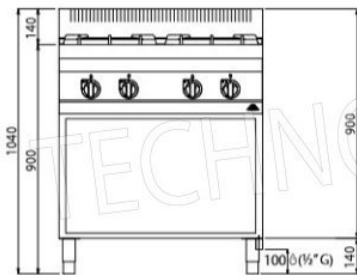

Macros 700

highpower