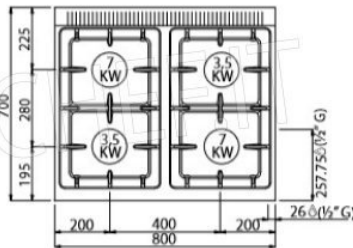

Macros 700

highpower