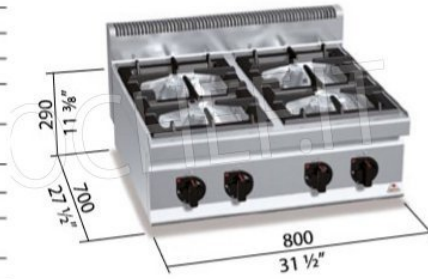

Services and Technologies for professional catering since 1973

CODE	DESCRIPTION	PRICE/DELIVERY
<b>BS-G7F4BP</b>	GAS STOVE 4 BURNERS TOP, BERTO'S, MACROS 700 line, MAX POWER series, thermal power Kw.28,00, Weight 51 Kg, dim.mm.400x700x290h	<b>€ 1.265,17</b> <i>VAT excluded</i> <b>Shipping to be calculated</b> Delivery from 15 to 25 days

**PROFESSIONAL DESCRIPTION**

**GAS STOVE with 4 TOP BURNERS, MACROS 700 Line, MAX POWER Series :**

- **worktop and front panels in AISI 304 stainless steel ;**
- high power single and double ring **burners guaranteed for life entirely in nickel-plated cast iron** operated by a valved tap with safety thermocouple and pilot light;
- **cast iron grills ;**
- removable trays for maximum hygiene and easy maintenance;
- **110 mm cast iron burners** , with adjustment up to 7 kW;
- **open fire power n°x kW : 4 x 7 kW ;**
- adjustable feet;
- **2 year warranty .**

**CE mark**  
**Made in Italy**

**TECHNICAL CARD**

<b>Thermal input (Kw)</b>	28,00
<b>net weight (Kg)</b>	51
<b>gross weight (Kg)</b>	57
<b>breadth (mm)</b>	400
<b>depth (mm)</b>	700
<b>height (mm)</b>	290

**MAX POWER**

n.	4
Ø mm	110
<b>kW</b>	<b>7</b>
kcal/h	6.020
Btu/h	23.884

**TOT.**

<b>kW</b>	<b>28</b>
kcal/h	24.080
Btu/h	95.536

G30/G31	2,21
G20	2,96
G25	3,45

**Macros 700**

**MAX POWER**

**7 kW**