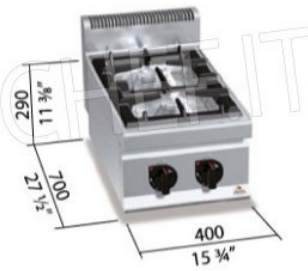

MAX POWER

n.	2
Ø mm	110
kW	7
kcal/h	6.020
Btu/h	23.884

TOT.

kW	14
kcal/h	12.040
Btu/h	47.768

G30/G31	1,10
G20	1,48
G25	1,72

Macros 700

MAX POWER

7 kW