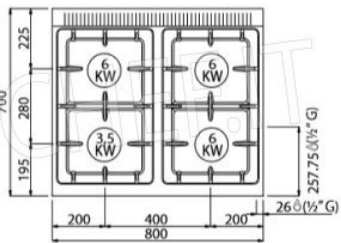

MACROS 700

eco power