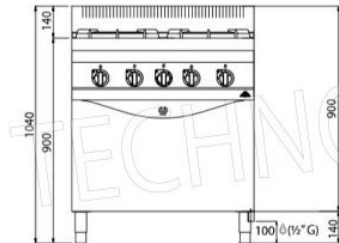

MACROS 700

eco power