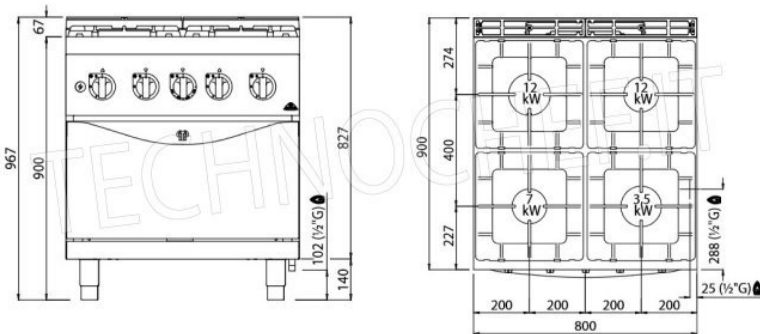

Thermal input (Kw)	42,3
net weight (Kg)	149
breadth (mm)	800
depth (mm)	900
height (mm)	900

HIGH POWER

12 kW	12 kW
7 kW	3,5 kW

GN 2/1
530 x 650 mm x 4 pos.