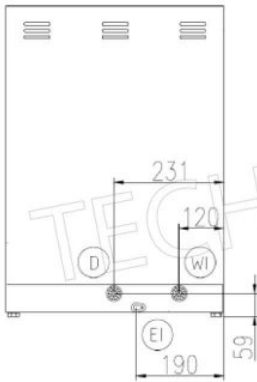

(WI) CANNA DI CARICO G 3/4 L=2000 mm
G 3/4 INLET HOSE L=2000 mm
TUYAU D'ALIMENTATION G 3/4" L=2000 mm
TUBO DE ALIMENTACION G 3/4" L=2000 mm

(D) TUBO DI SCARICO ø 29 mm L=2500 mm
DRAIN HOSE ø 29 mm L=2500 mm
TUYAU DE VIDANGE ø 29 mm L=2500 mm
TUBO DE DESAGUE ø 29 mm L=2500 mm

(D-BP) TUBO DI SCARICO ø 29 mm L=2500 mm (CON POMPA SCARICO)
DRAIN HOSE ø 29 mm L=2500 mm (WITH DRAIN PUMP)
TUYAU DE VIDANGE ø 29 mm L=2500 mm (AVEC POMPE DE VIDANGE)
TUBO DE DESAGUE ø 29 mm L=2500 mm (CON POMPA DE DESAGUE)