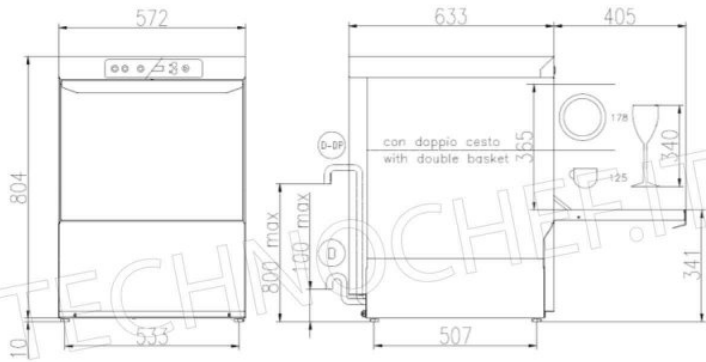

(WI) CANNA DI CARICO G 3/4 L=2000 mm
G 3/4 INLET HOSE L=2000 mm
TUYAU D'ALIMENTATION G 3/4" L=2000 mm
TUBO DE ALIMENTACION G 3/4" L=2000 mm

(D) TUBO DI SCARICO ø 29 mm L=2500 mm
DRAIN HOSE ø 29 mm L=2500 mm
TUYAU DE VIDANGE ø 29 mm L=2500 mm
TUBO DE DESAGUE ø 29 mm L=2500 mm

(D-BP) TUBO DI SCARICO ø 29 mm L=2500 mm (CON POMPA SCARICO)
DRAIN HOSE ø 29 mm L=2500 mm (WITH DRAIN PUMP)
TUYAU DE VIDANGE ø 29 mm L=2500 mm (AVEC POMPE DE VIDANGE)
TUBO DE DESAGUE ø 29 mm L=2500 mm (CON POMPA DE DESAGUE)