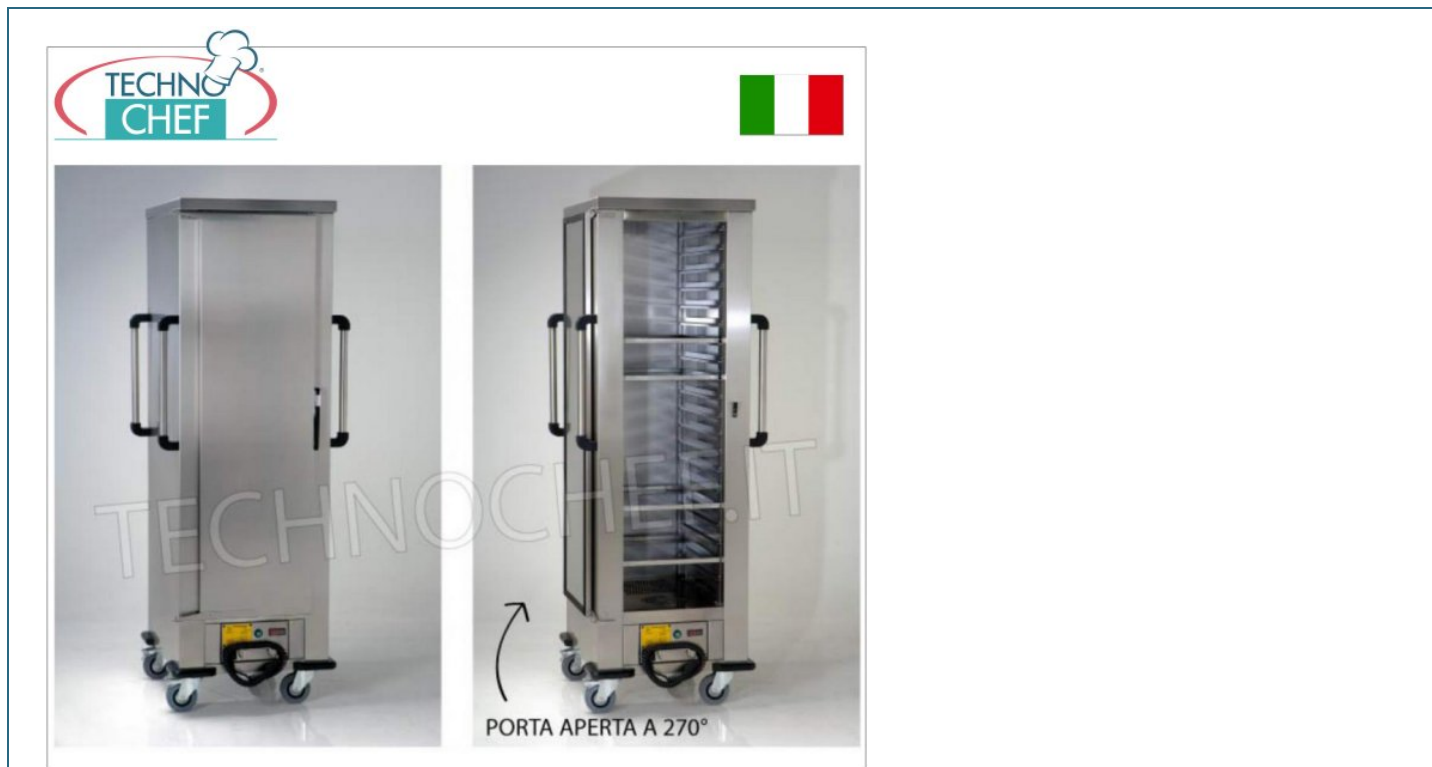

Services and Technologies for professional catering since 1973

CODE	DESCRIPTION	PRICE/DELIVERY
MZ690.AG	HOT MAINTENANCE trolley with VENTILATED HEATING, Temp. adjustable from +30° to + 90°C. , 1 Door, Capacity 18 Gastro-Norm 1/1 PANS, PITCH between GUIDES 77 mm, V. 230/1, Kw 2.0, dimensions 670x790x1995h mm	€ 1.457,77 <i>VAT excluded</i> Shipping to be calculated Delivery from 8 to 15 days

PROFESSIONAL DESCRIPTION

VENTILATED HOT MAINTENANCE trolley , for 18 Gastro-Norm 1/1 pans, with 77 mm pitch between the guides :

- made entirely of **AISI 304-18/10 stainless steel sheet, Scotch-Brite finish** ;
- **double wall structure** , made with **sandwich panels insulated** with expanded polyurethane and aluminum positioned between the two sheet metal walls;
- **Front swing door that opens 270°** with **rubber seal** and **snap opening handle**;
- **pair of push handles** positioned **on both short sides** , with **PVC** handle supports, **AISI 304-18/10 stainless steel** grip tube, the **handles** can be **used even with the doors open**;
- illuminated power switch with **mains presence indicator light** ;
- **temperature controlled** by a **digital thermostat-thermometer** , **from + 30° to 90°C.** - a red light signals the operation of the resistance;
- **removable ventilated heating system for easy and convenient cleaning**;
- **internal supports with 'C' profiles with anti-tipping function, 77 mm pitch**;
- **wheels with a diameter of 125 mm** , two swivel with brake and two fixed with **galvanized steel support**;
- **perimeter bumper in gray anti-track rubber.**
- **OPTIONAL - ACCESSORIES:**
- **Door lock**;
- **Manual humidifier.**