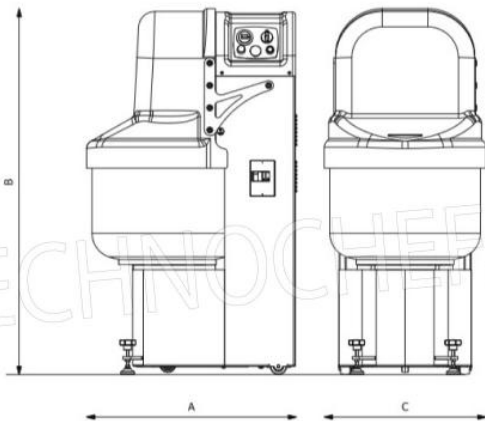

Services and Technologies for professional catering since 1973

CODE	DESCRIPTION	PRICE/DELIVERY
<b>TCF163-000700</b>	PLUNGING ARMS MIXER, with cast iron gears in oil bath, 70 liter stainless steel bowl, 40 Kg mixing capacity, 2 speed version, V.400/3, Kw.0.9/1.5, Weight 270 Kg, dim.mm.600x770x1350h	

**PROFESSIONAL DESCRIPTION**

**TECHNOCHEF - PLUNGING ARMS MIXER, with 70 lt STAINLESS STEEL BOWL, 40 Kg DOUGH CAPACITY, 2 SPEED version :**

- ideal for making **high quality dough for pizzerias and pastry shops** , the use of the **diving arm system** allows for **excellent oxygenation of the dough** ;
- **movement of the arms made with cast iron gears in an oil bath** ;
- **highly robust** and perfectly watertight **cast iron gear box** , extremely silent mechanism;
- **kneading arms** made of **AISI 304 stainless steel** ;
- **Height-adjustable right arm** for the creation of particular pastry doughs (e.g. panettone);
- **dough capacity : min.5 Kg / max.40 Kg** (calculated with 55% hydration, the maximum capacity may vary depending on the ingredients);
- **flour capacity : min.3 Kg / max.25 Kg** ;
- **70 liter stainless steel tank** , diameter 530x320 mm;
- **2 speeds** : min.40, max.60 beats/minute;
- **engine power** : 0.9/1.5 kW;
- **series timer** ;
- **closed bowl guard** to prevent flour from leaking, made of highly robust transparent plastic;
- **equipped with wheels** for movement and **two stabilizing feet** .

**CE mark**  
**Made in Italy**

**TECHNICAL CARD**

<b>power supply</b>	Trifase
<b>Volts</b>	V 400/3
<b>frequency (Hz)</b>	50
<b>motor power capacity (Kw)</b>	1,5
<b>net weight (Kg)</b>	270
<b>breadth (mm)</b>	600

depth (mm) 770  
height (mm) 1350

Dimensioni mm		
A	B	C
770	1350	600