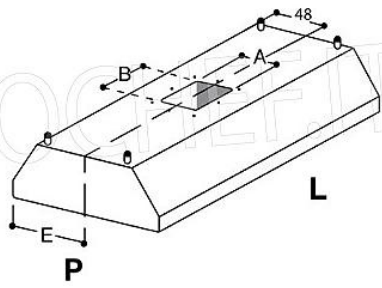

45

190-200

L

P

E

48

TECHNOOCHIEF