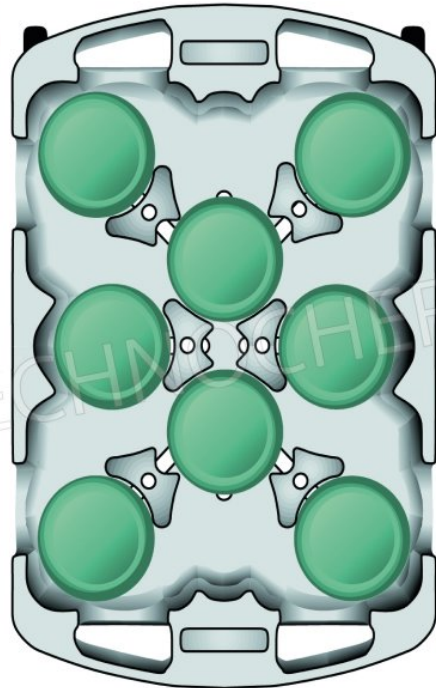

Services and Technologies for professional catering since 1973

CODE	DESCRIPTION	PRICE/DELIVERY
KRCPP6	Polyethylene plate trolley with 6 adjustable dividing elements, plate capacity per column: 45/60, dimensions 710x1100x800h mm	€ 678,80 <i>VAT excluded</i> Shipping to be calculated Delivery from 4 to 9 days

PROFESSIONAL DESCRIPTION

Polyethylene plate trolley with 6 adjustable dividing elements that allow you to accommodate plates of different sizes :

- **plate capacity per column: 45/60, Ø min 140 mm and max 318 mm;**
- **adjustable dividers depending on the size of the plates:** use 2-4 dividers for plates 254mm or larger, 6 dividers for plates 203-248mm, 8 dividers for plates 196mm or smaller ;
- this type of trolley helps to **avoid chipping of the dishes during transport ;**
- **rounded corners** both outside and inside ;
- equipped with **two 127 mm and two 254 mm wheels** that guarantee **easy sliding;**
- supplied complete with **hygienic vinyl protection;**
- dimensions mm: 710x1100x800h .

MADE IN ITALY

TECHNICAL CARD

gross weight (Kg)	53
breadth (mm)	710
depth (mm)	1100
height (mm)	800

TECHNOCHEF.IT

TECHNOCHEF.IT