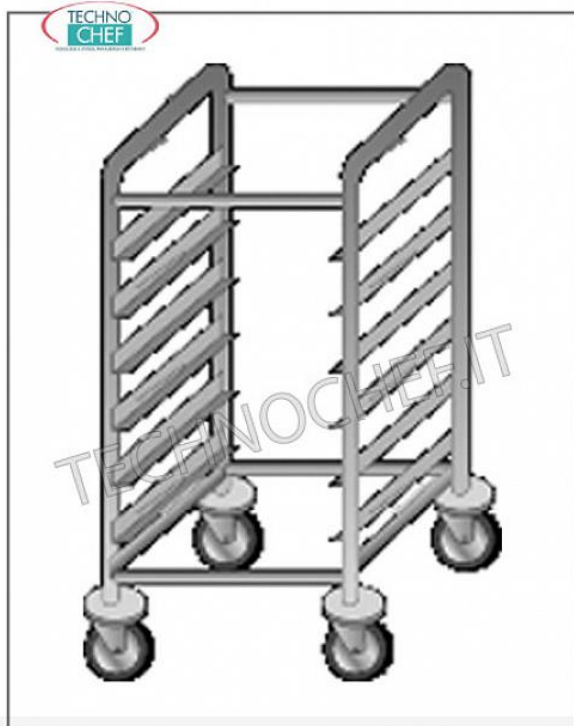

Services and Technologies for professional catering since 1973

CODE	DESCRIPTION	PRICE/DELIVERY
<b>KRTT14GN21-RF</b>	Trolley with 14 Anti-overturning Guides for Gastro-Norm 1/1 - 2/1 trays	<b>€ 383,31</b> <i>VAT excluded</i> <b>Shipping to be calculated</b> <b>Delivery</b> from 4 to 9 days

**PROFESSIONAL DESCRIPTION**

**Trolley for Gastro-Norm 1/1 and 2/1 trays:**

- tubular stainless steel structure , - **capacity: n. 14 Gastro-Norm 2/1 trays ( cm 53x65 ) , n. 28 Gastro-Norm 1/1 pans ( cm 53x62.5 ) ;**
- **4 swiveling wheels** including 2 **braking wheels** .